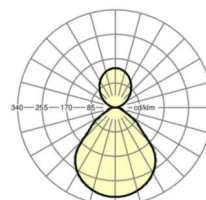

ELECTRICAL ENGINEERING

Controller	Electronic driver DALI2 (1 pcs.)
System output	38W
Mains voltage	230V/50Hz
Circuit breakers (inrush current)	13 pieces/B10, 24 pieces/B16, 25 pieces/C10, 40 pieces/C16
Energy efficiency class/light source	C

LIGHTING TECHNOLOGY

Placement	LED, Colour rendering/Light colour CRI ≥ 80 / 3000K
Colour tolerance (MacAdam)	3SDCM
Photobiological safety (Luminaire)	RG0
Nominal luminous flux	4816lm
LED service life	70000h L80/B10 (Tq 25°C), 50000h L90/B50 (Tq 25°C)
Luminaire luminous efficiency	128lm/W
UGR lat./long.	15.8 / 16.1

MECHANICS

Housing colour	traffic white RAL 9016
Dimensions (LxWxDxH)	1248mm x 239mm x 55mm
Weight (net)	7kg
Type of installation	Pendant individual mounting, Pendant light strip mounting

Dimensions

L	1248 mm	Length
B	239 mm	Width
H	55 mm	Height
A1	1000 mm	Mounting distance single mounting
A2	1123 mm	Mounting distance 1st luminaire of the light run
A3	1248 mm	Mounting distance between luminaires in a light run arrangement
P min	150 mm	Minimum suspension length
P max	1900 mm	Maximum suspension length

DEEP-LINK

<https://www.regiolux.de/en/article/65723016170>

Reference	LED 4800lm 830
ηLB	100 %
Φ ↓/↑	67 % / 33 %
UGR lat./long.	15.8 / 16.1
VDU	65° < 3000cd/m²